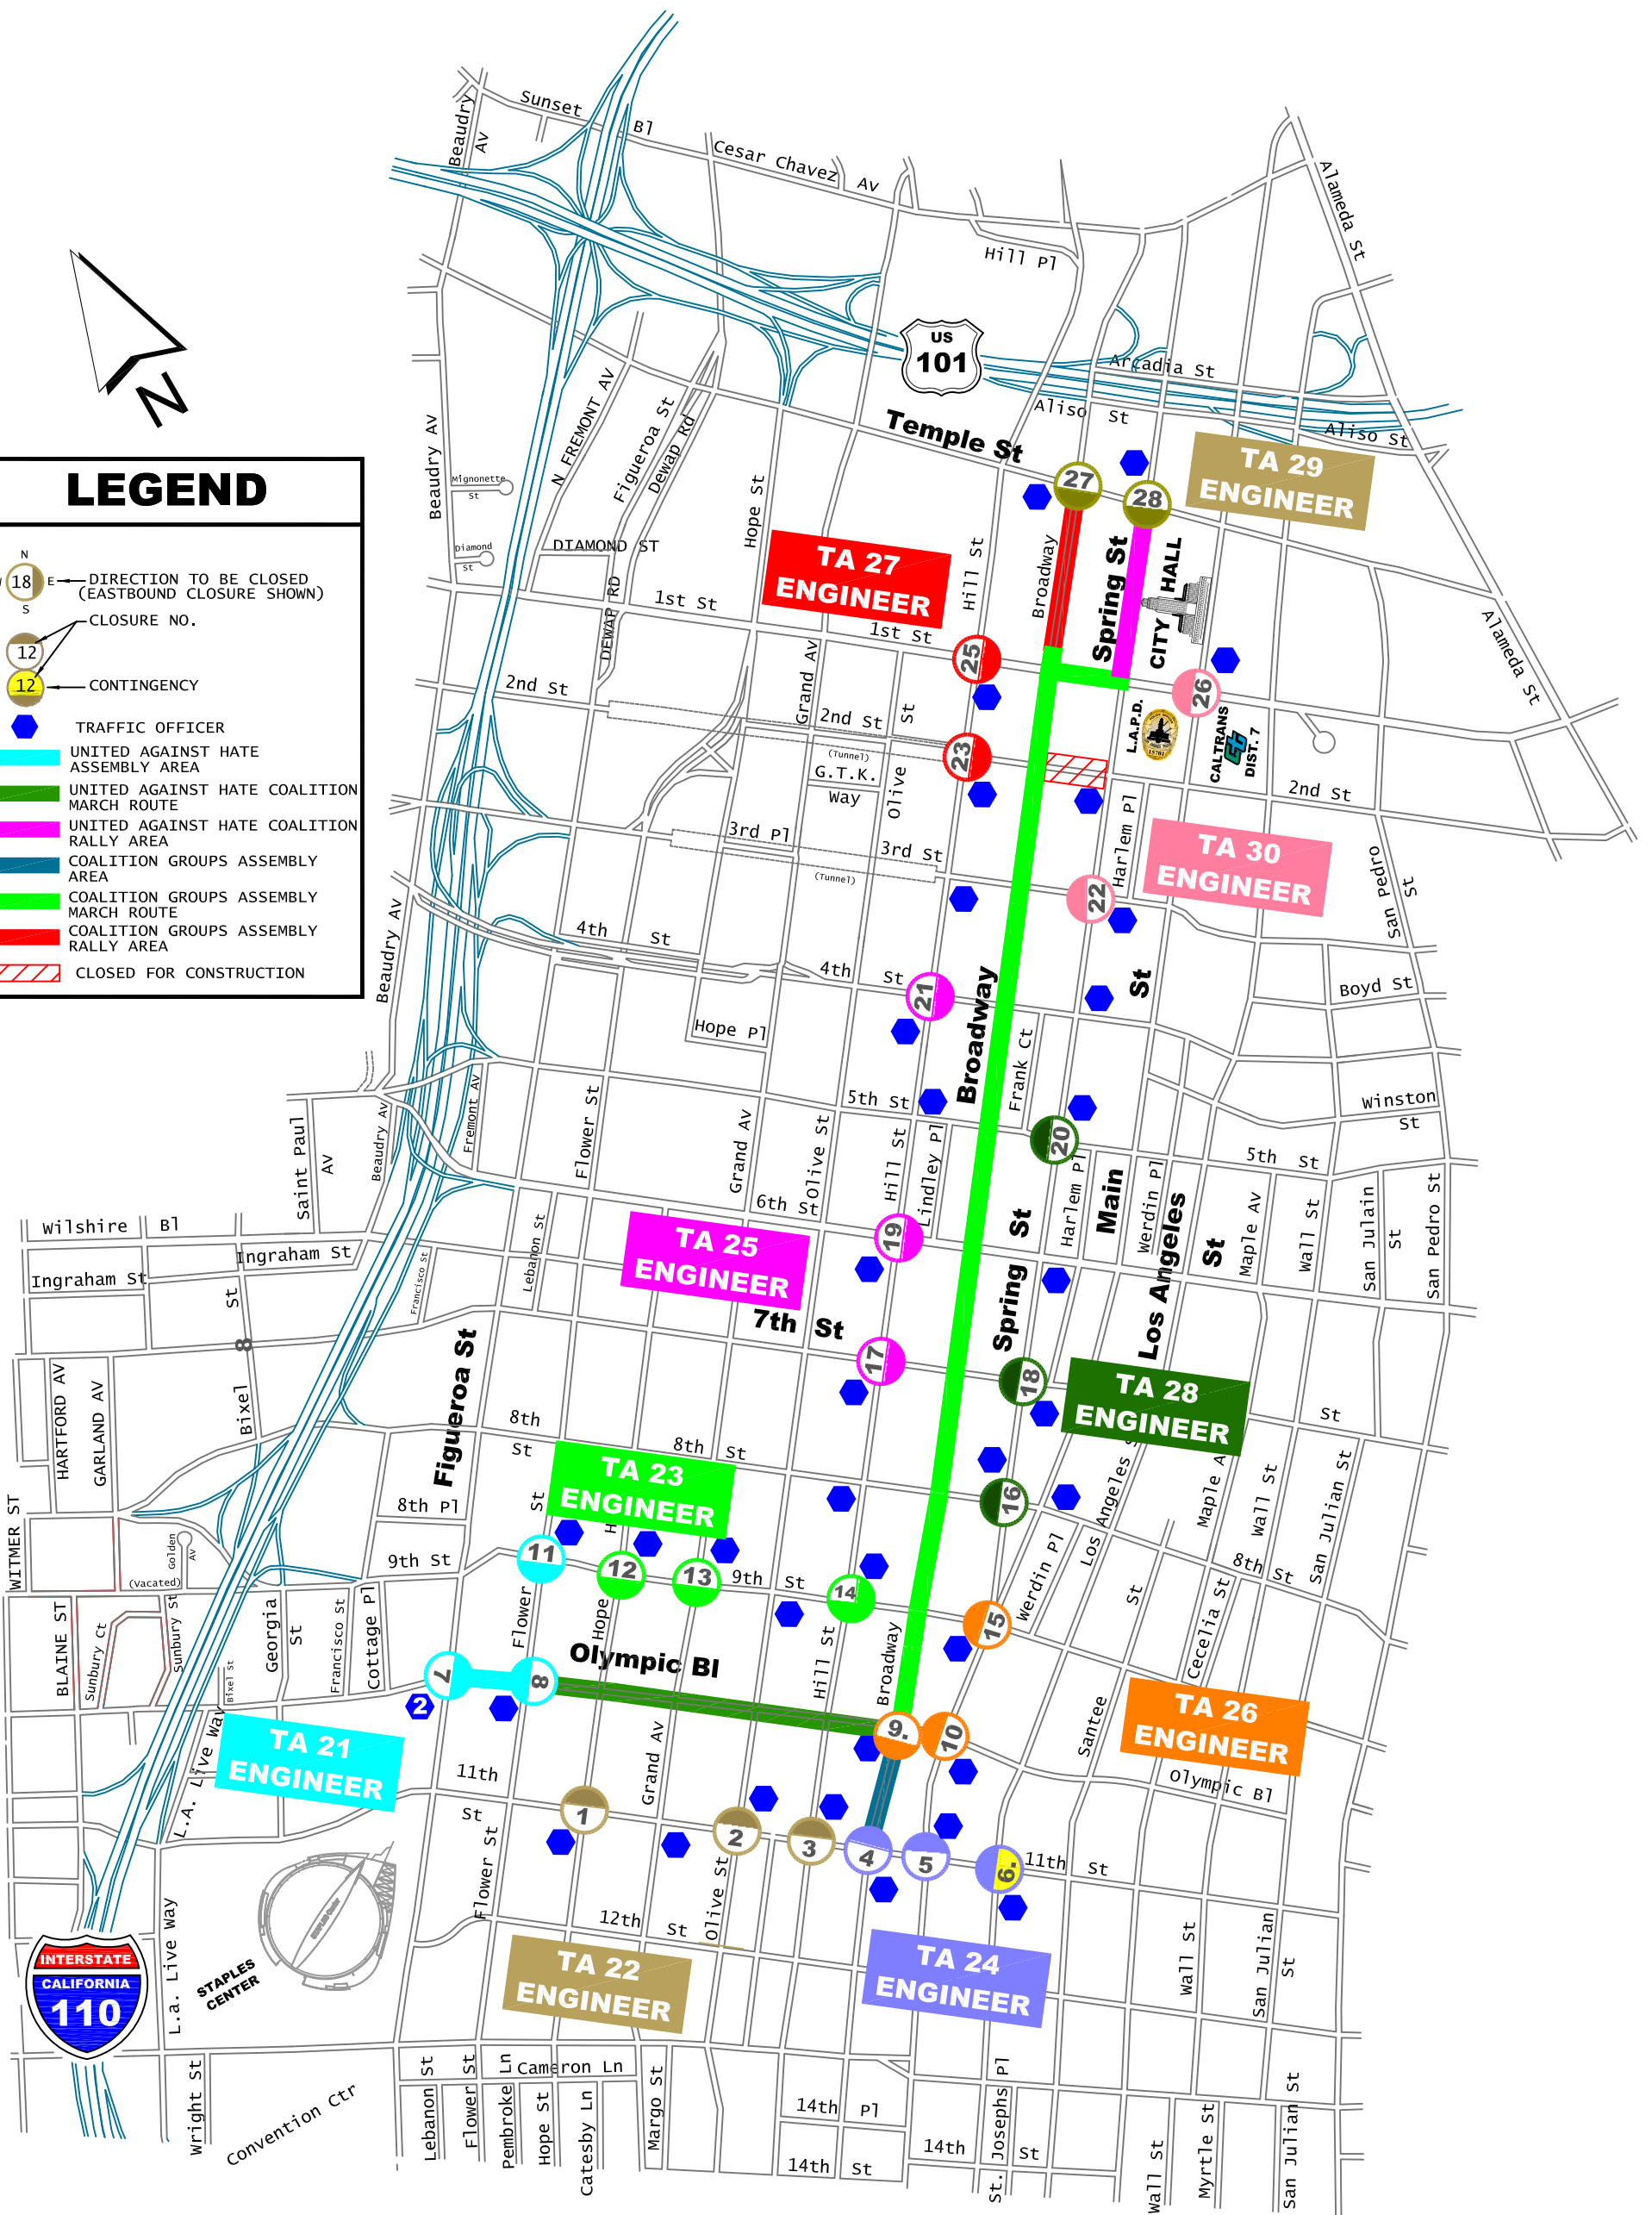

LEGEND

- N
- 18 → DIRECTION TO BE CLOSED (EASTBOUND CLOSURE SHOWN)
- 12 → CLOSURE NO.
- 12 → CONTINGENCY
- TRAFFIC OFFICER
- UNITED AGAINST HATE ASSEMBLY AREA
- UNITED AGAINST HATE COALITION MARCH ROUTE
- UNITED AGAINST HATE COALITION RALLY AREA
- COALITION GROUPS ASSEMBLY AREA
- COALITION GROUPS ASSEMBLY MARCH ROUTE
- COALITION GROUPS ASSEMBLY RALLY AREA
- CLOSED FOR CONSTRUCTION

TRAFFIC MANAGEMENT PLAN INAUGURATION DAY MARCHES

01/20/2017

TMP